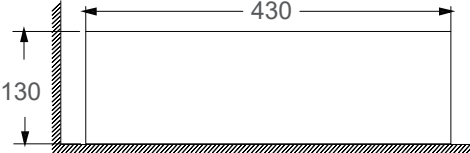

SRTWB1406

Dimension : L430 x W430 x H130mm