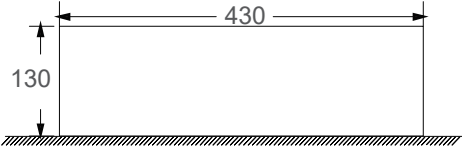

SRTWB1406

Dimension : L430 x W430 x H130mm