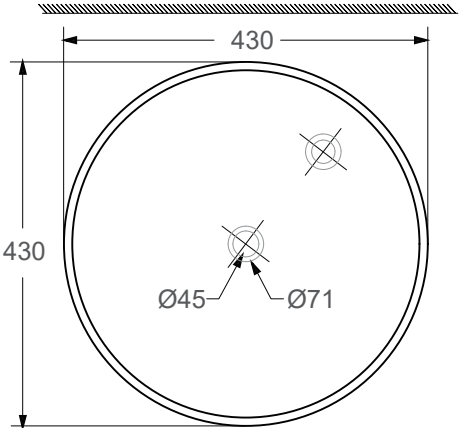

SRTWB1406

Dimension : L430 x W430 x H130mm